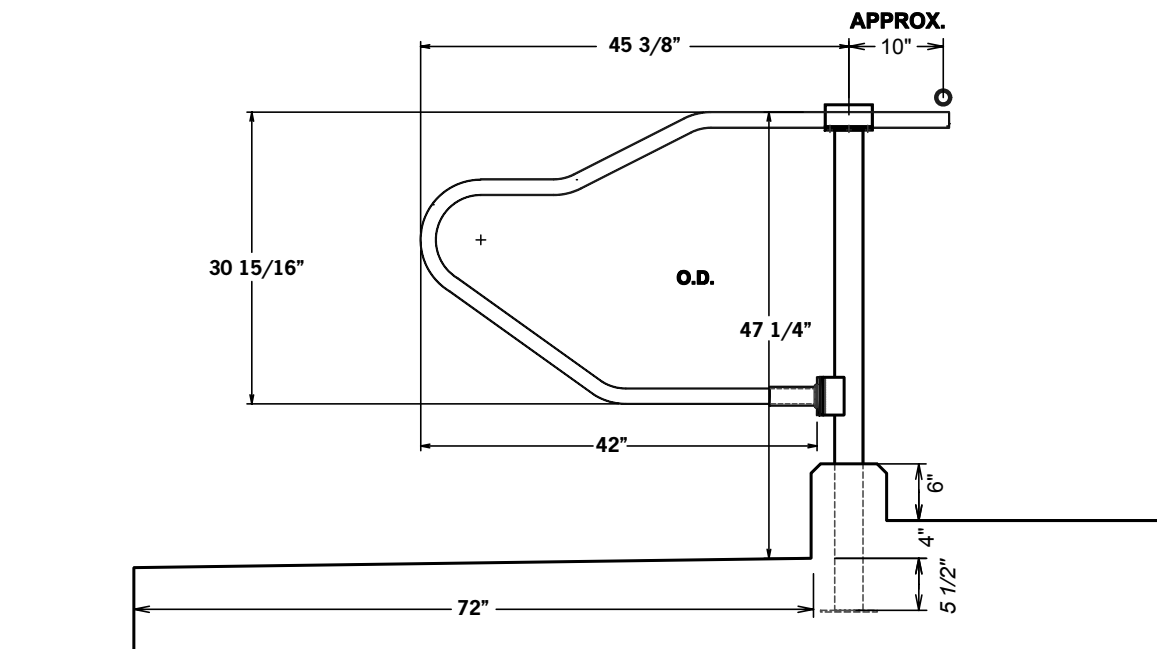

TIE STALL ASSEMBLY

SINGLE ROUND POST STALL (1111350 - 2 3/8" DIVIDER - Shown)

TIE STALL ASSEMBLY

SINGLE ROUND POST STALL (1111354 - 1 5/8" DIVIDER - Shown)

TIE STALL ASSEMBLY

CHANNEL POST STALL (1111451 - Shown)

TIE STALL ASSEMBLY

RECTANGULAR POST STALL (1111471 Shown)

CHANNEL POST TIE STALL

RECTANGULAR POST TIE STALL

CHANNEL POST & RECTANGULAR POST TIE STALL & ACCESS

USES 101165-10 CROSS-OVER CLAMP TO ATTACH NECK RAIL