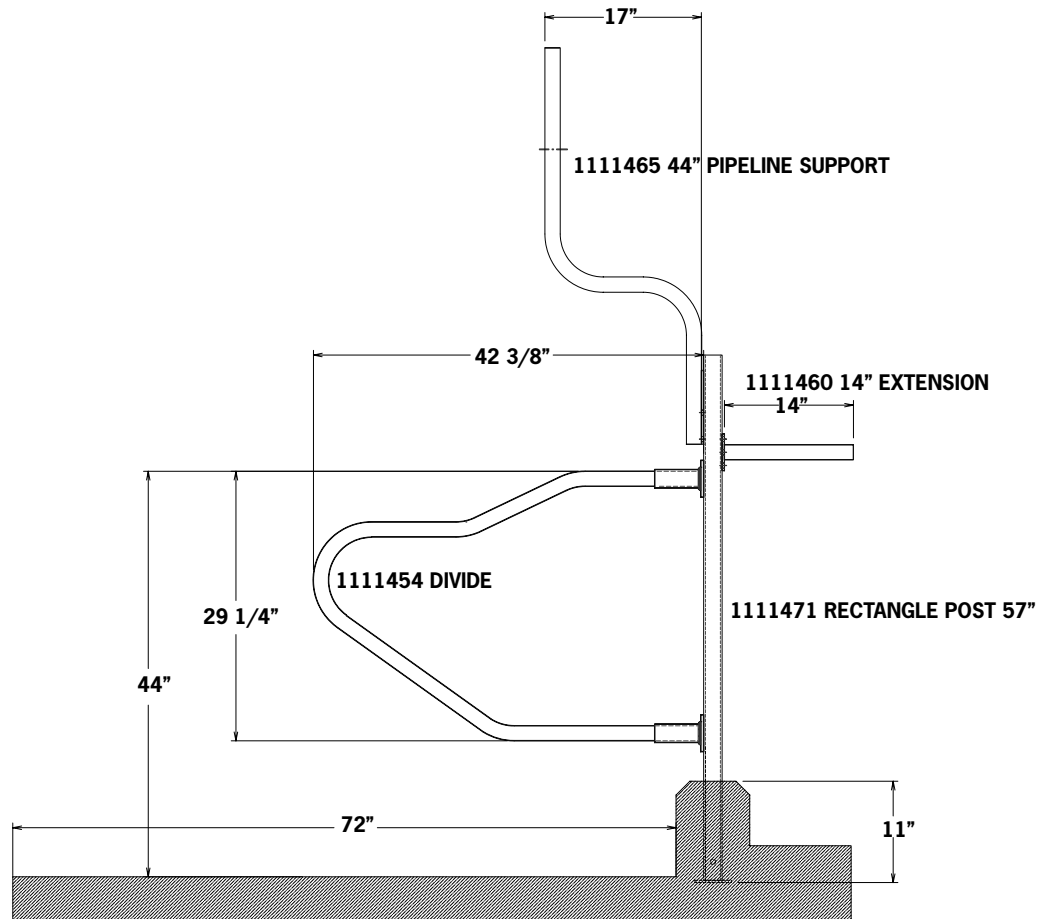

TIE STALL ASSEMBLY

SINGLE ROUND POST STALL (1111350 - 2 3/8" DIVIDER - Shown)

TIE STALL ASSEMBLY

SINGLE ROUND POST STALL (1111354 - 1 5/8" DIVIDER - Shown)

TIE STALL ASSEMBLY

CHANNEL POST STALL (1111451 - Shown)

TIE STALL ASSEMBLY

RECTANGULAR POST STALL (1111471 Shown)

CHANNEL POST TIE STALL

RECTANGULAR POST TIE STALL

CHANNEL POST & RECTANGULAR POST TIE STALL & ACCESS

USES 101165-10 CROSS-OVER CLAMP TO ATTACH NECK RAIL