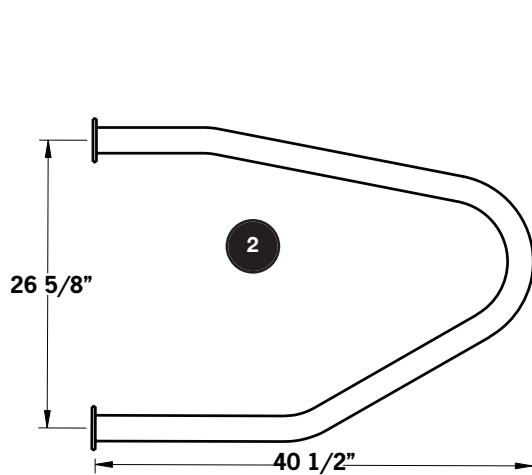

TIE STALL ASSEMBLY

SINGLE ROUND POST STALL (1111350 - 2 3/8" DIVIDER - Shown)

TIE STALL ASSEMBLY

SINGLE ROUND POST STALL (1111354 - 1 5/8" DIVIDER - Shown)

TIE STALL ASSEMBLY

CHANNEL POST STALL (1111451 - Shown)

TIE STALL ASSEMBLY

RECTANGULAR POST STALL (1111471 Shown)

CHANNEL POST TIE STALL

RECTANGULAR POST TIE STALL

CHANNEL POST & RECTANGULAR POST TIE STALL & ACCESS

USES 101165-10 CROSS-OVER CLAMP TO ATTACH NECK RAIL

ILLUS.	DESCRIPTION	PART #
1	57" GALV. CHANNEL POST ONLY	1111451
2	42" GALV. DIVIDER (2 PL) (2 3/8")	1111455
	42" GALV. DIVIDER (2 PL) (1 5/8") - not shown	1111454
3	14" GALV. EXTENSION (TIE STALL) (1 5/8" PIPE)	1111460
4	44" GALV. PIPELINE SUPPORTS	1111465
5	57" GALV. RECTANGULAR TUBE - POST ONLY (5" X 2" TUBE)	1111471