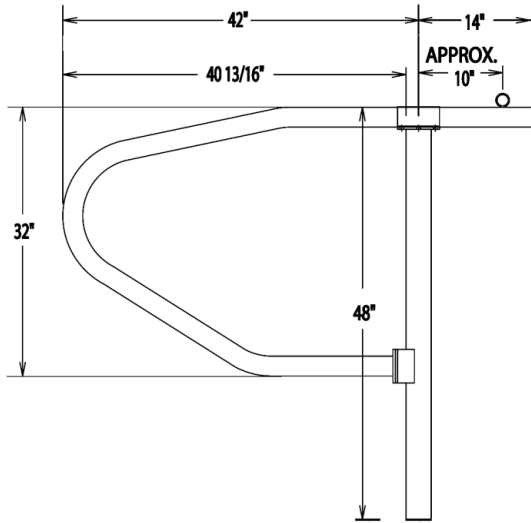

TIE STALL ASSEMBLY

SINGLE ROUND POST STALL (1111350 - 2 3/8" DIVIDER - Shown)

TIE STALL ASSEMBLY

SINGLE ROUND POST STALL (1111354 - 1 5/8" DIVIDER - Shown)

TIE STALL ASSEMBLY

CHANNEL POST STALL (1111451 - Shown)

TIE STALL ASSEMBLY

RECTANGULAR POST STALL (1111471 Shown)

CHANNEL POST TIE STALL

RECTANGULAR POST TIE STALL

CHANNEL POST & RECTANGULAR POST TIE STALL & ACCESS

USES 101165-10 CROSS-OVER CLAMP TO ATTACH NECK RAIL

ILLUS.	DESCRIPTION	PART #
1	57" GALV. CHANNEL POST ONLY	1111451
2	42" GALV. DIVIDER (2 PL) (2 3/8")	1111455
	42" GALV. DIVIDER (2 PL) (1 5/8") - not shown	1111454
3	14" GALV. EXTENSION (TIE STALL) (1 5/8" PIPE)	1111460
4	44" GALV. PIPELINE SUPPORTS	1111465
5	57" GALV. RECTANGULAR TUBE - POST ONLY (5" X 2" TUBE)	1111471

KIT 1111350 SINGLE POST TIE STALL (3" OD) + 42" DIVIDER + 14" EXTENSION

KIT # 1111350 (Includes)

ILLUS.	DESCRIPTION	PART #
1	GALV. 3" OD POST ONLY + PL (51"H)	1111351
2	GLV DIVIDER (ONLY 2 3/8")	1111355
3	HDW PKG/TIE STALL (8 BOLTS, POST PLUG & X-OVER)	1111350HDW