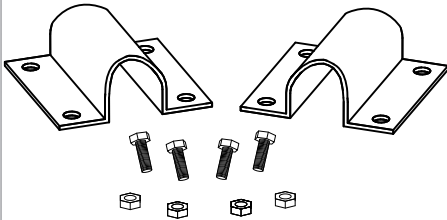

1111454

42" GALV. DIVIDER (1 5/8") + 2 PLATE
(FOR CHANNEL POST OR RECTANGULAR POST)

1111455

42" GALV. DIVIDER (2 3/8") + 2 PLATE
(FOR CHANNEL OR RECTANGULAR POST)

KIT 1111354HDW 8 BOLTS, 8 NUTS, POST PLUG & X-OVER (1 5/8" DIVIDER)

1110654 PASSAGE DIVIDER (51"H), 1 5/8" PIPE FOR CHANNEL OR RECTANGULAR POST

1111478

END OF ROW STUB/DIVIDER

TIE STALL PARTS

1112110
NYLON NECK STRAP

1110924-5
24" HEADRAIL TIE CHAIN (BOX 5)

1110936-5
36" HEADRAIL TIE CHAIN (BOX 5)

101166-10
X-OVER CLAMP 1 5/8" X 2 3/8" (BOX 10)

101190U-10
2 PC HEADRAIL CLAMP 1 5/8" (BOX 10)

101195U-10
1 PC HEADRAIL CLAMP 1 5/8" (BOX 10)

1112000
HEAVY DUTY SNAP

1112002
CHAIN 1/4" CROSS, ZP

1112004
QUICK CONNECT 1/4"