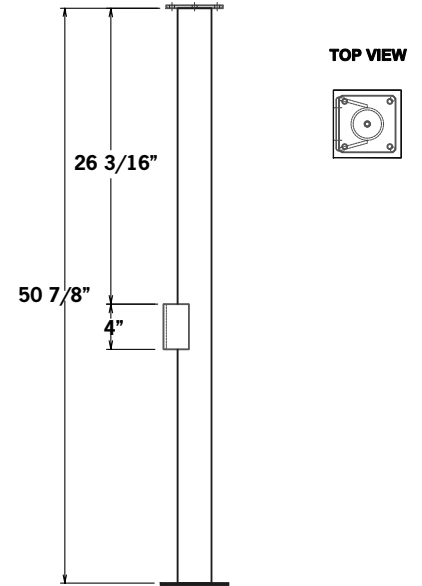

1111351

3" OD GALV. SINGLE POST + PLATE (51"H)