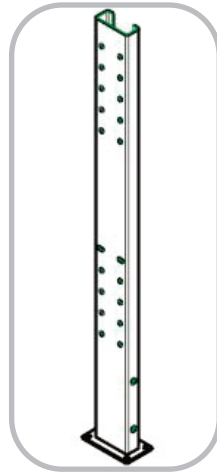

FEATURES

- Designed to promote cow cleanliness and laying behavior.
- Versatile rectangular or channel posts have easy adjustable headrails.
- Stall is higher for increased cow comfort.
- Has a partition style that provides space at the front and sides for cows to lunge forward when rising.
- Designed to make the cows' environment much cleaner & drier.
- Hot dipped galvanized for extreme longevity.
- Complete with 3" heavy duty post and bolt-on 2 3/8" divide for increased durability.
- Available in **round post**, **rectangular post** and **rectangular channel post** styles.

TIE STALL ASSEMBLY

SINGLE ROUND POST STALL (1111350 - 2 3/8" DIVIDER - Shown)

TIE STALL ASSEMBLY

SINGLE ROUND POST STALL (1111354 - 1 5/8" DIVIDER - Shown)

TIE STALL ASSEMBLY

CHANNEL POST STALL (1111451 - Shown)

TIE STALL ASSEMBLY

RECTANGULAR POST STALL (1111471 Shown)

CHANNEL POST TIE STALL

RECTANGULAR POST TIE STALL

CHANNEL POST & RECTANGULAR POST TIE STALL & ACCESS

USES 101165-10 CROSS-OVER CLAMP TO ATTACH NECK RAIL

ILLUS.	DESCRIPTION	PART #
1	57" GALV. CHANNEL POST ONLY	1111451
2	42" GALV. DIVIDER (2 PL) (2 3/8")	1111455
	42" GALV. DIVIDER (2 PL) (1 5/8") - not shown	1111454
3	14" GALV. EXTENSION (TIE STALL) (1 5/8" PIPE)	1111460
4	44" GALV. PIPELINE SUPPORTS	1111465
5	57" GALV. RECTANGULAR TUBE - POST ONLY (5" X 2" TUBE)	1111471