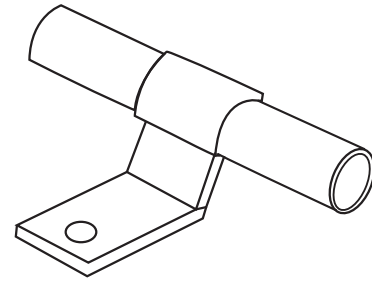

1113020
BEDDING KEEPER BRACKET & ANCHOR