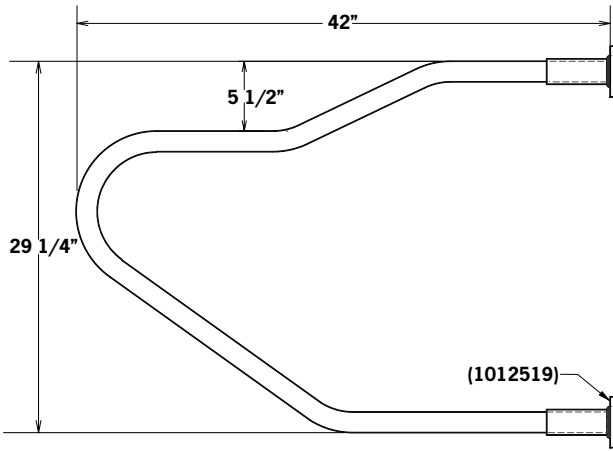

1111454

42" GALV. DIVIDER (1 5/8") + 2 PLATE
(FOR CHANNEL POST OR RECTANGULAR POST)