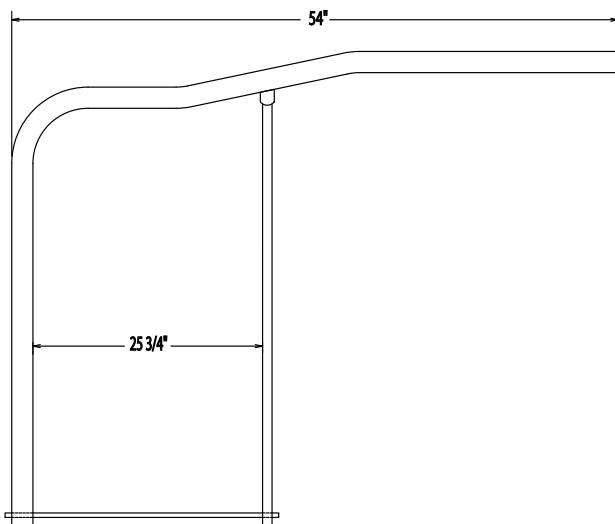

1110654 PASSAGE DIVIDER (51"H), 1 5/8" PIPE FOR CHANNEL OR RECTANGULAR POST