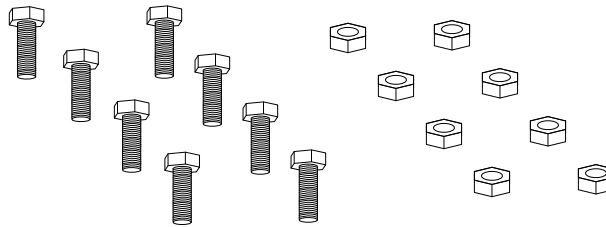

1111454

42" GALV. DIVIDER (1 5/8") + 2 PLATE
(FOR CHANNEL POST OR RECTANGULAR POST)

1111455

42" GALV. DIVIDER (2 3/8") + 2 PLATE
(FOR CHANNEL OR RECTANGULAR POST)

KIT 1111354HDW 8 BOLTS, 8 NUTS, POST PLUG & X-OVER (1 5/8" DIVIDER)