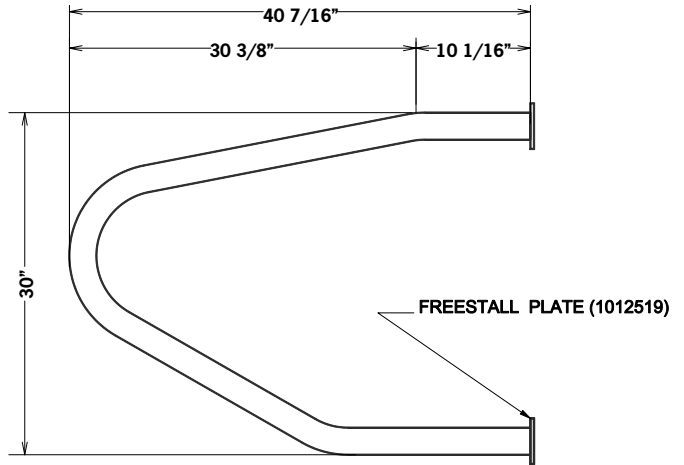

1111455

42" GALV. DIVIDER (2 3/8") + 2 PLATE
(FOR CHANNEL OR RECTANGULAR POST)