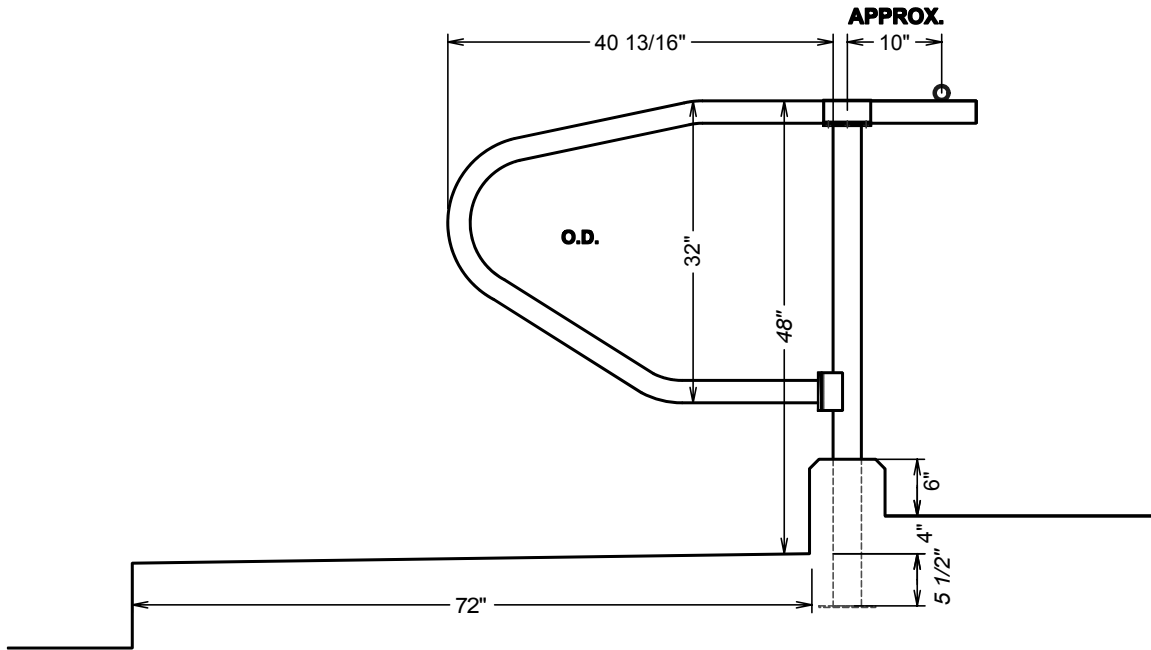

TIE STALL ASSEMBLY

SINGLE ROUND POST STALL (1111350 - 2 3/8" DIVIDER - Shown)

TIE STALL ASSEMBLY

SINGLE ROUND POST STALL (1111354 - 1 5/8" DIVIDER - Shown)

TIE STALL ASSEMBLY

CHANNEL POST STALL (1111451 - Shown)

TIE STALL ASSEMBLY

RECTANGULAR POST STALL (1111471 Shown)

CHANNEL POST TIE STALL

RECTANGULAR POST TIE STALL

CHANNEL POST & RECTANGULAR POST TIE STALL & ACCESS

USES 101165-10 CROSS-OVER CLAMP TO ATTACH NECK RAIL