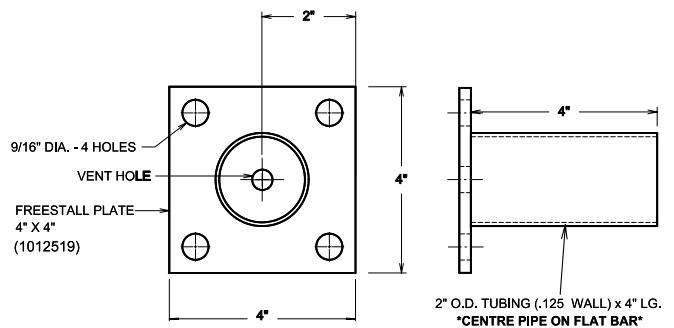

1111478

END OF ROW STUB/DIVIDER