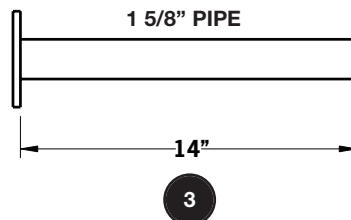

TIE STALL ASSEMBLY

RECTANGULAR POST STALL (1111471 Shown)

CHANNEL POST TIE STALL

RECTANGULAR POST TIE STALL

CHANNEL POST & RECTANGULAR POST TIE STALL & ACCESS

USES 101165-10 CROSS-OVER CLAMP TO ATTACH NECK RAIL