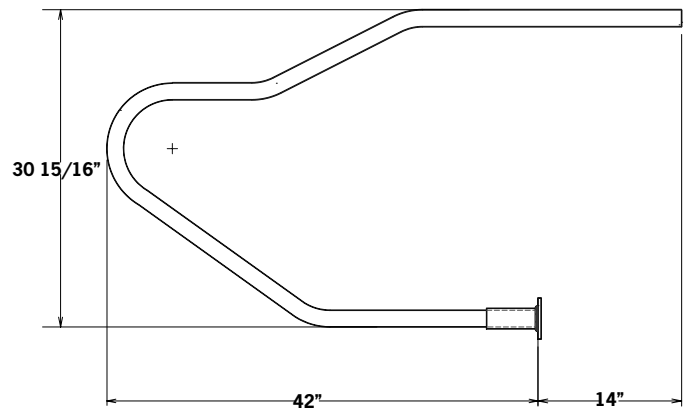

1111351

3" OD GALV. SINGLE POST + PLATE (51"H)

KIT 1111350HDW 8 BOLTS, 8 NUTS, POST PLUG & X-OVER

1111378 54" PASSAGE DIVIDE (51"H) STALL+ 14" EXTENSION

1111354

42" GLV DIV (1 5/8") + 14" EXT (FOR ROUND POST)