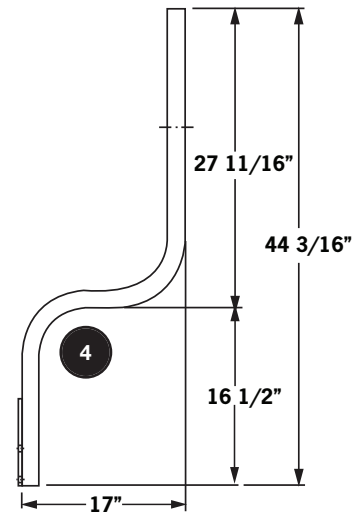

TIE STALL ASSEMBLY

SINGLE ROUND POST STALL (1111350 - 2 3/8" DIVIDER - Shown)

TIE STALL ASSEMBLY

SINGLE ROUND POST STALL (1111354 - 1 5/8" DIVIDER - Shown)

TIE STALL ASSEMBLY

CHANNEL POST STALL (1111451 - Shown)

TIE STALL ASSEMBLY

RECTANGULAR POST STALL (1111471 Shown)

CHANNEL POST TIE STALL

RECTANGULAR POST TIE STALL

CHANNEL POST & RECTANGULAR POST TIE STALL & ACCESS

USES 101165-10 CROSS-OVER CLAMP TO ATTACH NECK RAIL

ILLUS.	DESCRIPTION	PART #
1	57" GALV. CHANNEL POST ONLY	1111451
2	42" GALV. DIVIDER (2 PL) (2 3/8")	1111455
	42" GALV. DIVIDER (2 PL) (1 5/8") - not shown	1111454
3	14" GALV. EXTENSION (TIE STALL) (1 5/8" PIPE)	1111460
4	44" GALV. PIPELINE SUPPORTS	1111465
5	57" GALV. RECTANGULAR TUBE - POST ONLY (5" X 2" TUBE)	1111471