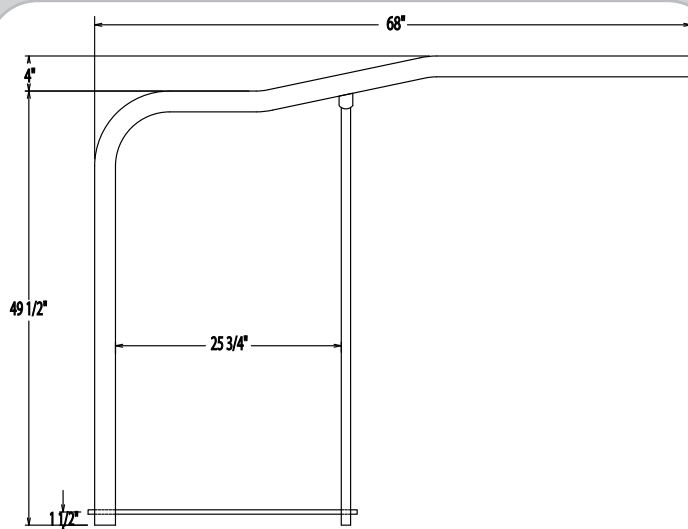

1111351

3" OD GALV. SINGLE POST + PLATE (51"H)

KIT 1111350HDW 8 BOLTS, 8 NUTS, POST PLUG & X-OVER

1111378 54" PASSAGE DIVIDE (51"H) STALL+ 14" EXTENSION

1111354

42" GLV DIV (1 5/8") + 14" EXT (FOR ROUND POST)