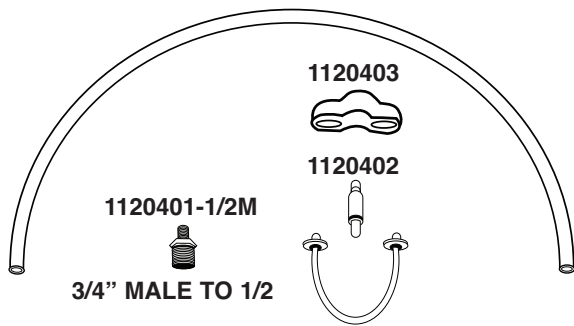

1120400
(COMPLETE) SADDLE KIT FOR WATER BOWL (DAIRY)