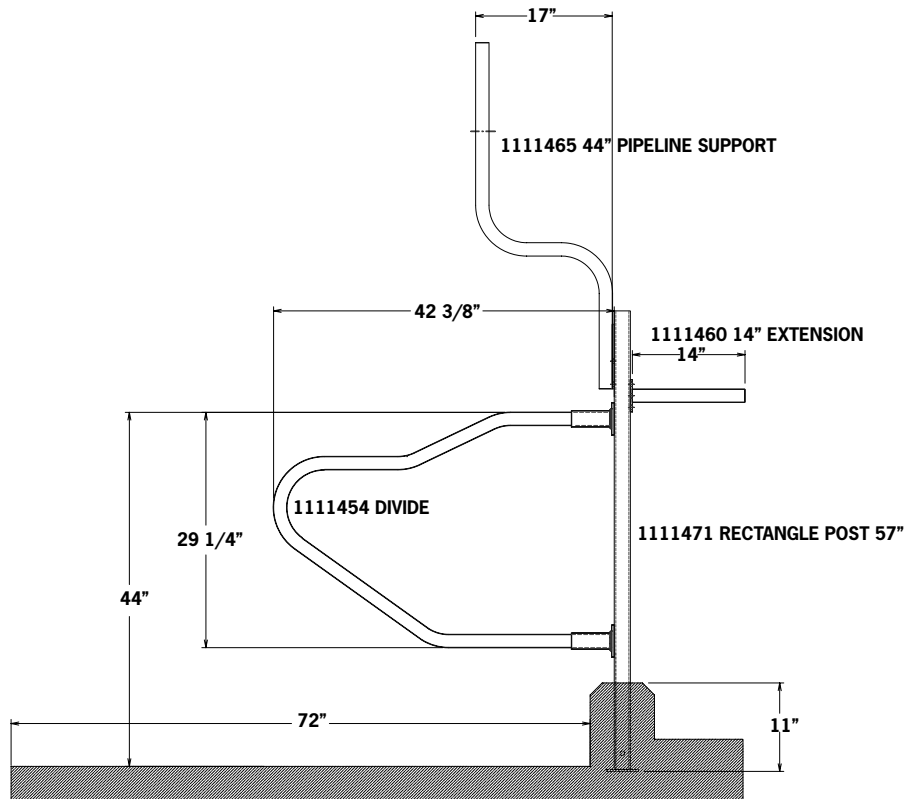

TIE STALL ASSEMBLY

SINGLE ROUND POST STALL (1111350 - 2 3/8" DIVIDER - Shown)

TIE STALL ASSEMBLY

SINGLE ROUND POST STALL (1111354 - 1 5/8" DIVIDER - Shown)

TIE STALL ASSEMBLY

CHANNEL POST STALL (1111451 - Shown)

TIE STALL ASSEMBLY

RECTANGULAR POST STALL (1111471 Shown)

CHANNEL POST TIE STALL

RECTANGULAR POST TIE STALL

CHANNEL POST & RECTANGULAR POST TIE STALL & ACCESS

USES 101165-10 CROSS-OVER CLAMP TO ATTACH NECK RAIL