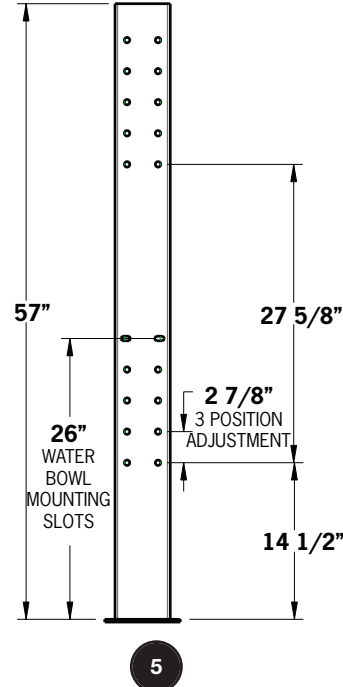

TIE STALL ASSEMBLY

SINGLE ROUND POST STALL (1111350 - 2 3/8" DIVIDER - Shown)

TIE STALL ASSEMBLY

SINGLE ROUND POST STALL (1111354 - 1 5/8" DIVIDER - Shown)

TIE STALL ASSEMBLY

CHANNEL POST STALL (1111451 - Shown)

TIE STALL ASSEMBLY

RECTANGULAR POST STALL (1111471 Shown)

CHANNEL POST TIE STALL

RECTANGULAR POST TIE STALL

CHANNEL POST & RECTANGULAR POST TIE STALL & ACCESS

USES 101165-10 CROSS-OVER CLAMP TO ATTACH NECK RAIL

ILLUS.	DESCRIPTION	PART #
1	57" GALV. CHANNEL POST ONLY	1111451
2	42" GALV. DIVIDER (2 PL) (2 3/8")	1111455
	42" GALV. DIVIDER (2 PL) (1 5/8") - not shown	1111454
3	14" GALV. EXTENSION (TIE STALL) (1 5/8" PIPE)	1111460
4	44" GALV. PIPELINE SUPPORTS	1111465
5	57" GALV. RECTANGULAR TUBE - POST ONLY (5" X 2" TUBE)	1111471

Rectangular or Channel Post Passage Divides

1. **Order post** (2 per row)
2. **Order stub** (2 per row) (1111478)
3. **Order passage divide** (2 per row) (1111378)
4. **Order hardware** (2 per row)