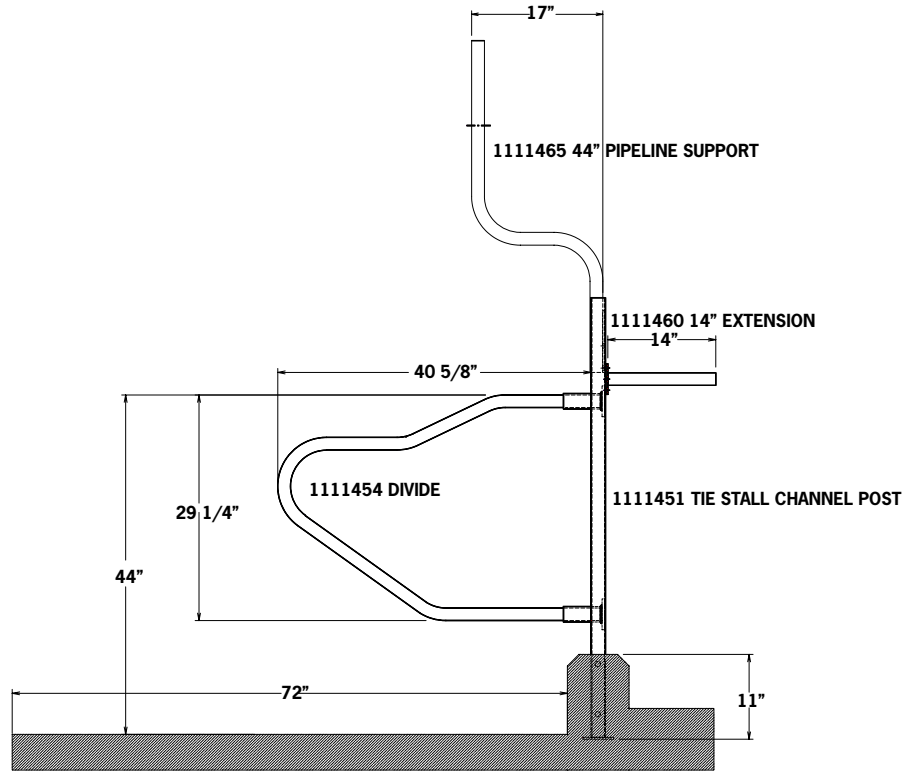

TIE STALL ASSEMBLY

SINGLE ROUND POST STALL (1111350 - 2 3/8" DIVIDER - Shown)

TIE STALL ASSEMBLY

SINGLE ROUND POST STALL (1111354 - 1 5/8" DIVIDER - Shown)

TIE STALL ASSEMBLY

CHANNEL POST STALL (1111451 - Shown)

TIE STALL ASSEMBLY

RECTANGULAR POST STALL (1111471 Shown)

CHANNEL POST TIE STALL

RECTANGULAR POST TIE STALL

CHANNEL POST & RECTANGULAR POST TIE STALL & ACCESS

USES 101165-10 CROSS-OVER CLAMP TO ATTACH NECK RAIL