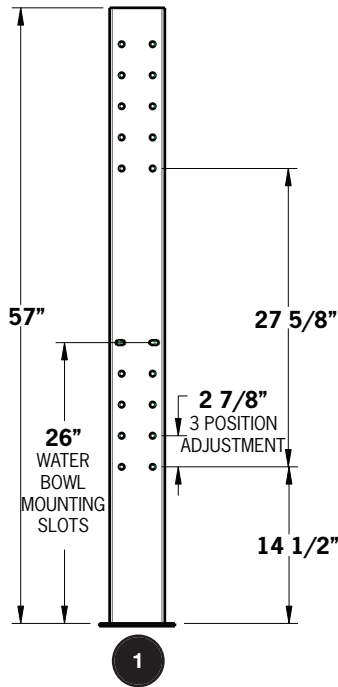

TIE STALL ASSEMBLY

SINGLE ROUND POST STALL (1111350 - 2 3/8" DIVIDER - Shown)

TIE STALL ASSEMBLY

SINGLE ROUND POST STALL (1111354 - 1 5/8" DIVIDER - Shown)

TIE STALL ASSEMBLY

CHANNEL POST STALL (1111451 - Shown)

TIE STALL ASSEMBLY

RECTANGULAR POST STALL (1111471 Shown)

CHANNEL POST TIE STALL

RECTANGULAR POST TIE STALL

CHANNEL POST & RECTANGULAR POST TIE STALL & ACCESS

USES 101165-10 CROSS-OVER CLAMP TO ATTACH NECK RAIL

ILLUS.	DESCRIPTION	PART #
1	57" GALV. CHANNEL POST ONLY	1111451
2	42" GALV. DIVIDER (2 PL) (2 3/8")	1111455
	42" GALV. DIVIDER (2 PL) (1 5/8") - not shown	1111454
3	14" GALV. EXTENSION (TIE STALL) (1 5/8" PIPE)	1111460
4	44" GALV. PIPELINE SUPPORTS	1111465
5	57" GALV. RECTANGULAR TUBE - POST ONLY (5" X 2" TUBE)	1111471

Rectangular or Channel Post Passage Divides

1. **Order post** (2 per row)
2. **Order stub** (2 per row) (1111478)
3. **Order passage divide** (2 per row) (1111378)
4. **Order hardware** (2 per row)